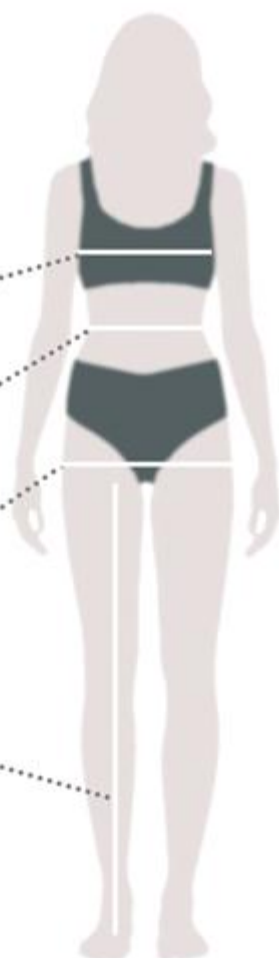

# Size Chart

## Size Guide

**Bust**  
Take measurement across fullest part and across shoulder blades

**Waist**  
Measure around natural waistline

**Hips**  
Measure at widest

**Inside leg**  
Measure from the top of the inside leg at the crotch to the ankle bone

### WOMEN'S SIZES IN CENTIMETRES

	XS	S	M	L	XL	XXL/2X	3X
BUST	81	81-86	92	97	102-107	107-112	112-117
WAIST	61	66-71	76	81	87	92	97
HIPS	86	92-97	102	107	112	117	122

## Size Chart